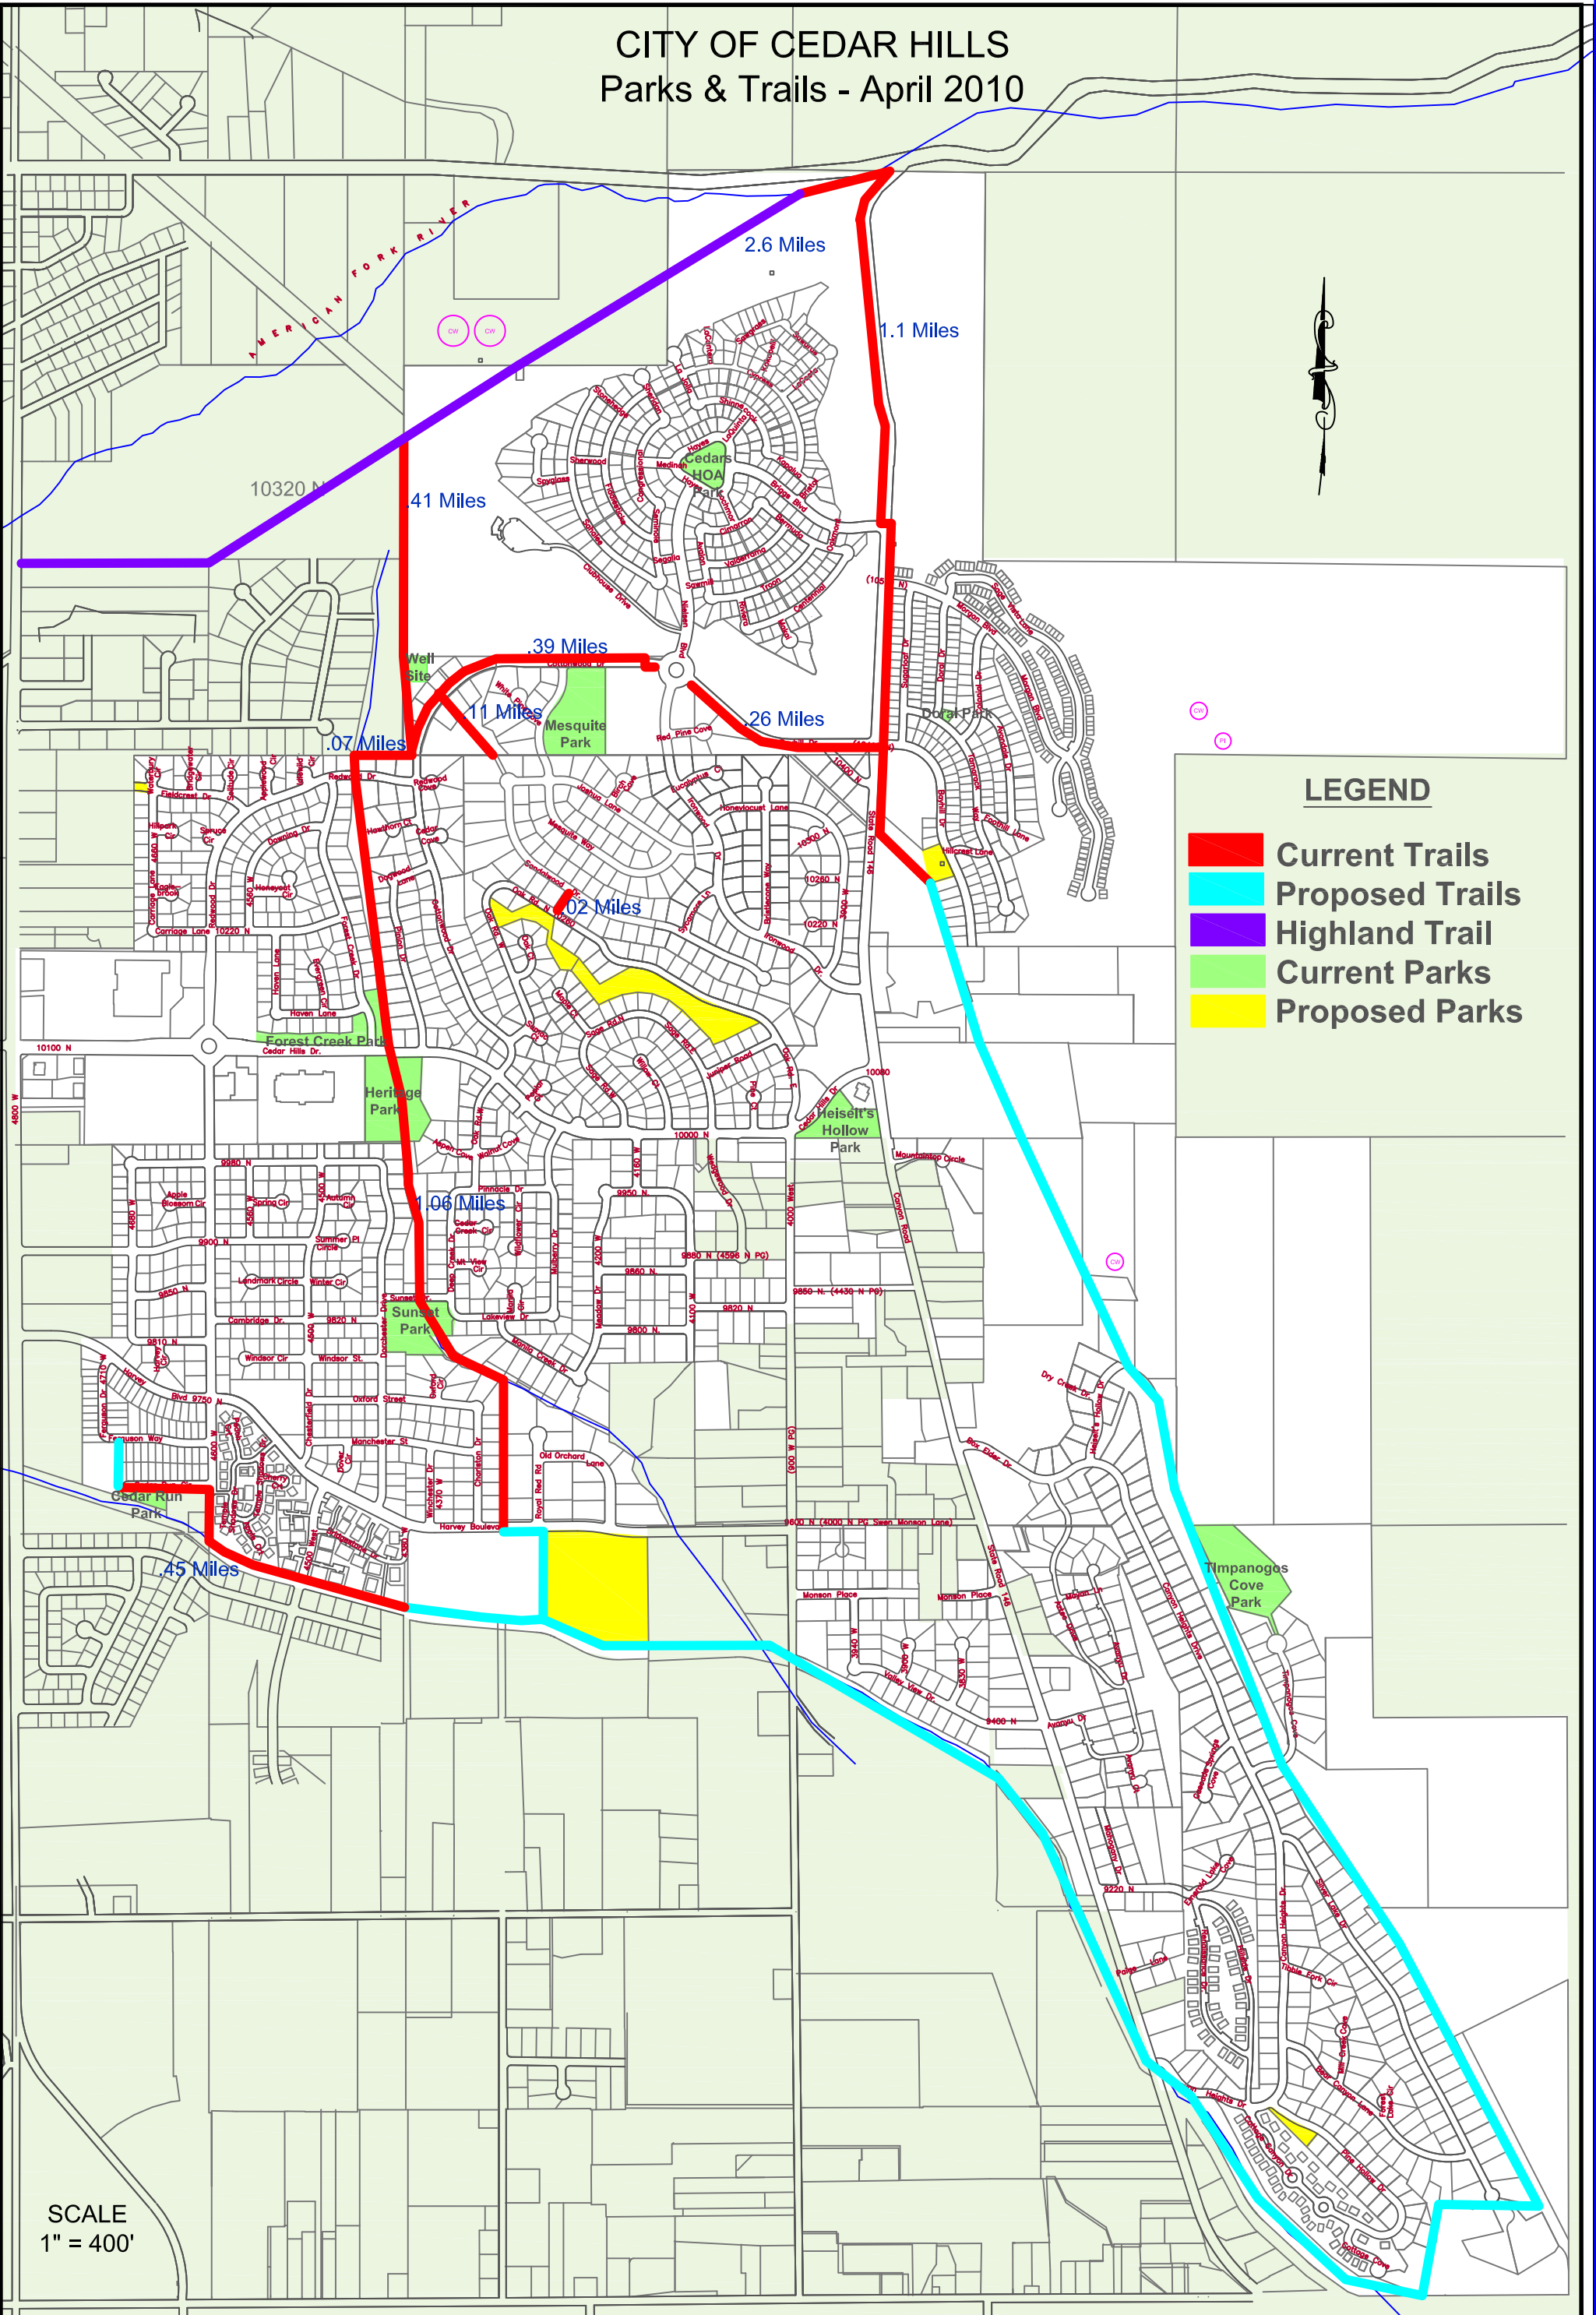

CITY OF CEDAR HILLS Parks & Trails - April 2010

LEGEND

- Current Trails**
- Proposed Trails**
- Highland Trail**
- Current Parks**
- Proposed Parks**

SCALE
1" = 400'